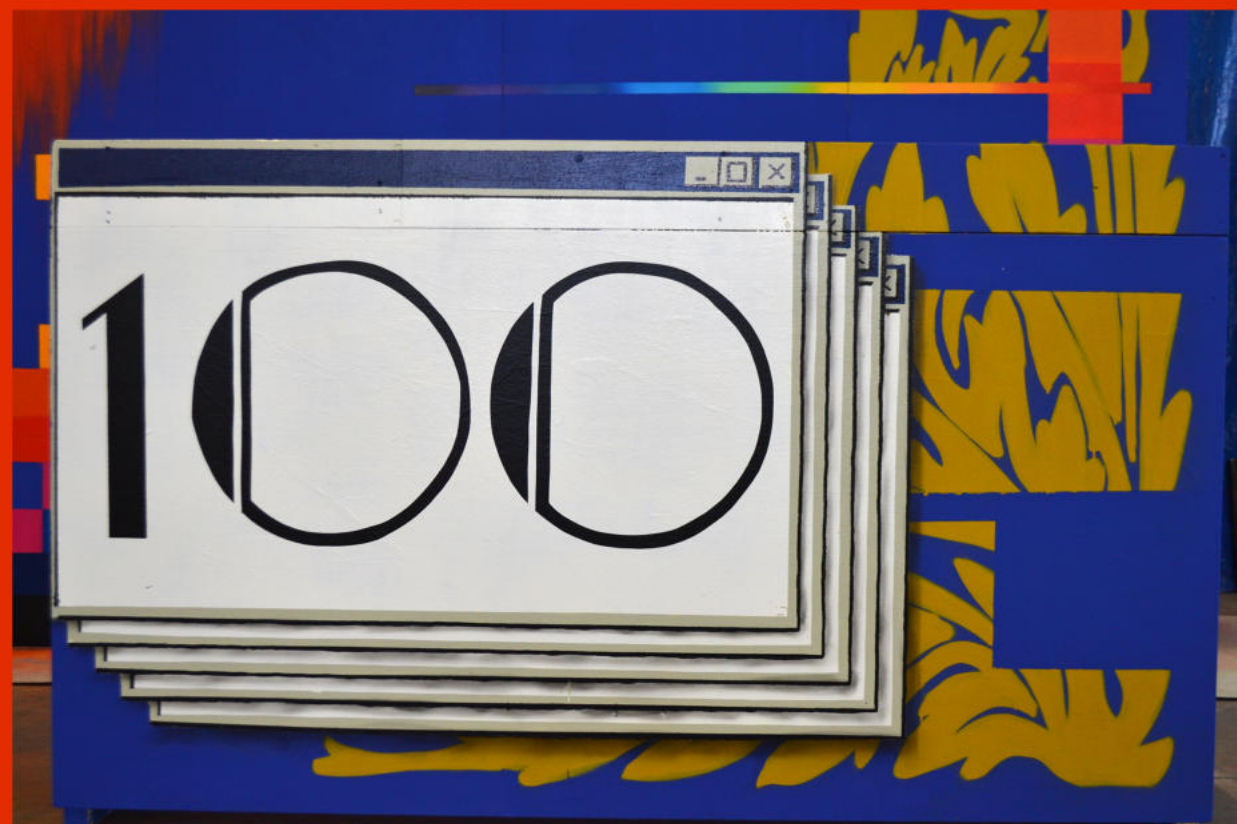

CLIENT

OECHEER BÖRGERWEHR KARNEVALSVEREIN

PLACE

AACHEN

CONCEPT

MAINSTAGE DESIGN FOR CARNIVAL
SHOW