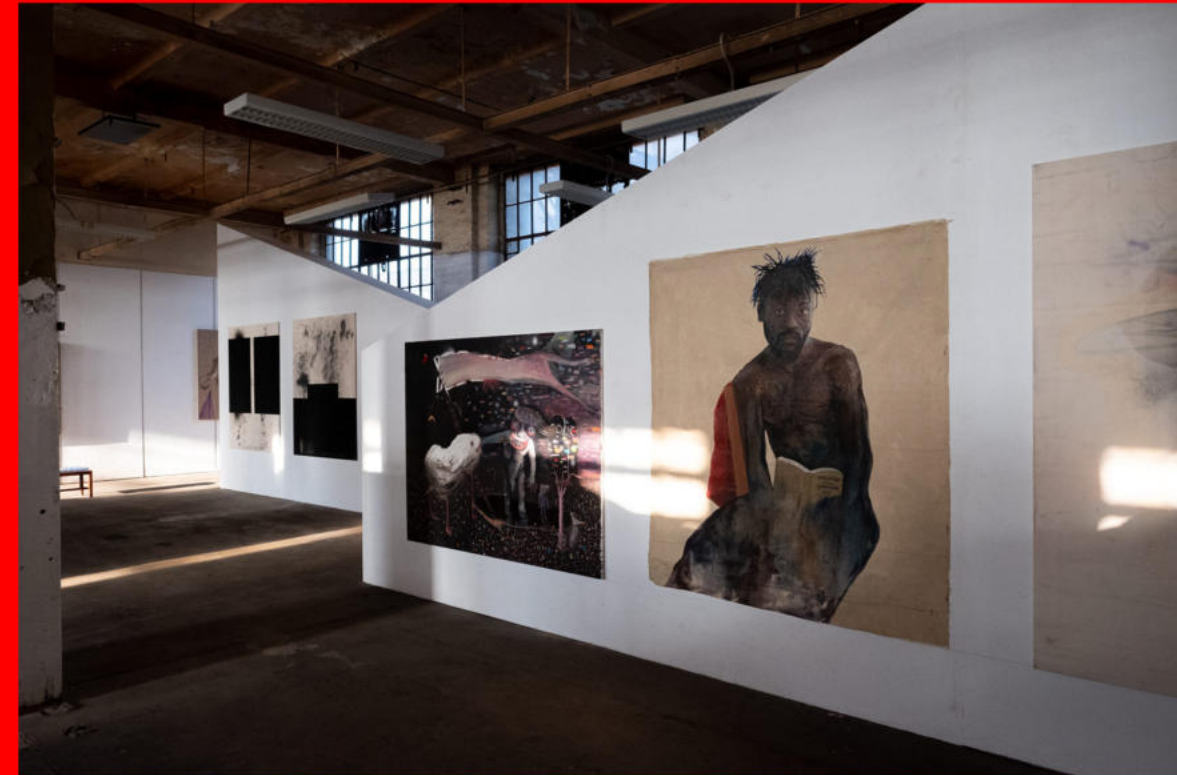

MY WORK

FOUNDER, CO-PRODUCER, ART DIRECTOR, CURATOR, SPONSORING, SPEAKER, ARTIST

PROJECT

MONUMENTA

PLACE

LEIPZIG, PITTERWERKE

CONCEPT

AN EMPTY OLD UNUSED FACTORY WAS TRANSFORMED INTO A CONTEMPORARY ART GALLERY AND MADE THE BEGINNING OF A CULTURAL HOTSPOT IN LEIPZIG. 142 ARTISTS WERE SHOWN ON 6000 SQUARE METERS. FROM ROOM INSTALLATIONS TO HUGE SCULPTURES TO MURAL PICTURES AND CLASSIC GALLERY CANVAS, EVERYTHING WAS OFFERED TO THE 12,000 SPECTATORS.

MY WORK

FOUNDER, CO-CURATOR, PRODUCTION, ARTIST

PROJECT

STILLSTAND

PLACE

BERLIN, URBAN SPREE GALLERY

CONCEPT

SUPPORTING ARTISTS IN THE HIGHT OF CORONA. WHILE ARTIST HAD NO EXHIBITIONS OR MAYBE A RARE COMMISSIONED JOB THE PROJECT SUPPORTET 4 ARTISTS TO PAINT A A VERY FAMOUS WALL AT URBAN SPREE GALLERY, BERLIN. THEY ALSO GOT 500€ , PROFESSIONAL PHOTOS/ VIDEOS AND AN INTERVIEW TO PROMOTE THEMSELVES.