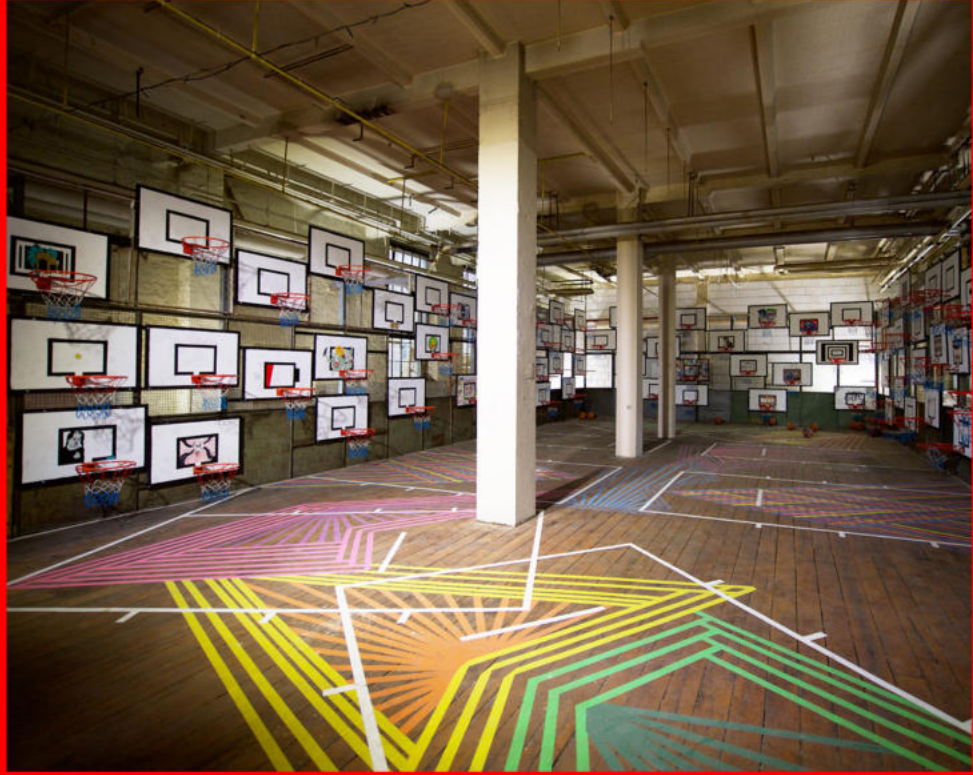

PROJECT

MONUMENTA

PLACE

LEIPZIG, PITTERWERKE

CONCEPT

AN EMPTY OLD UNUSED FACTORY WAS TRANSFORMED INTO A CONTEMPORARY ART GALLERY AND MADE THE BEGINNING OF A CULTURAL HOTSPOT IN LEIPZIG. 142 ARTISTS WERE SHOWN ON 6000 SQUARE METERS. FROM ROOM INSTALLATIONS TO HUGE SCULPTURES TO MURAL PICTURES AND CLASSIC GALLERY CANVAS, EVERYTHING WAS OFFERED TO THE 12,000 SPECTATORS.

MY WORK

FOUNDER, CO-CURATOR, PRODUCTION, ARTIST