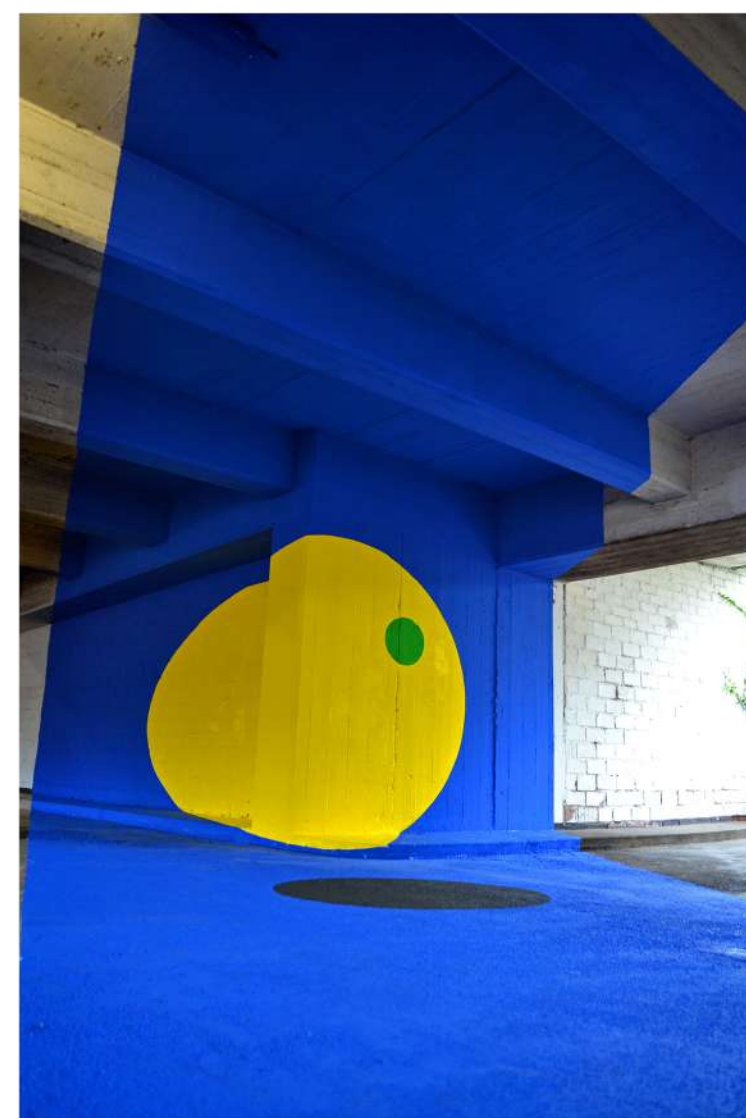

THE ORIGIN
Das Ministerium , 2020
Berlin, Germany

SPECTRUM

Anamorphic Painting

Peinture Fraiche Festival Lyon, France

4m x 4m x 3,5m

UNTITLED
IBUG Art Festival, 2021
Flöha, Germany

HOPE
Free Project, 2020
Aachen, Germany