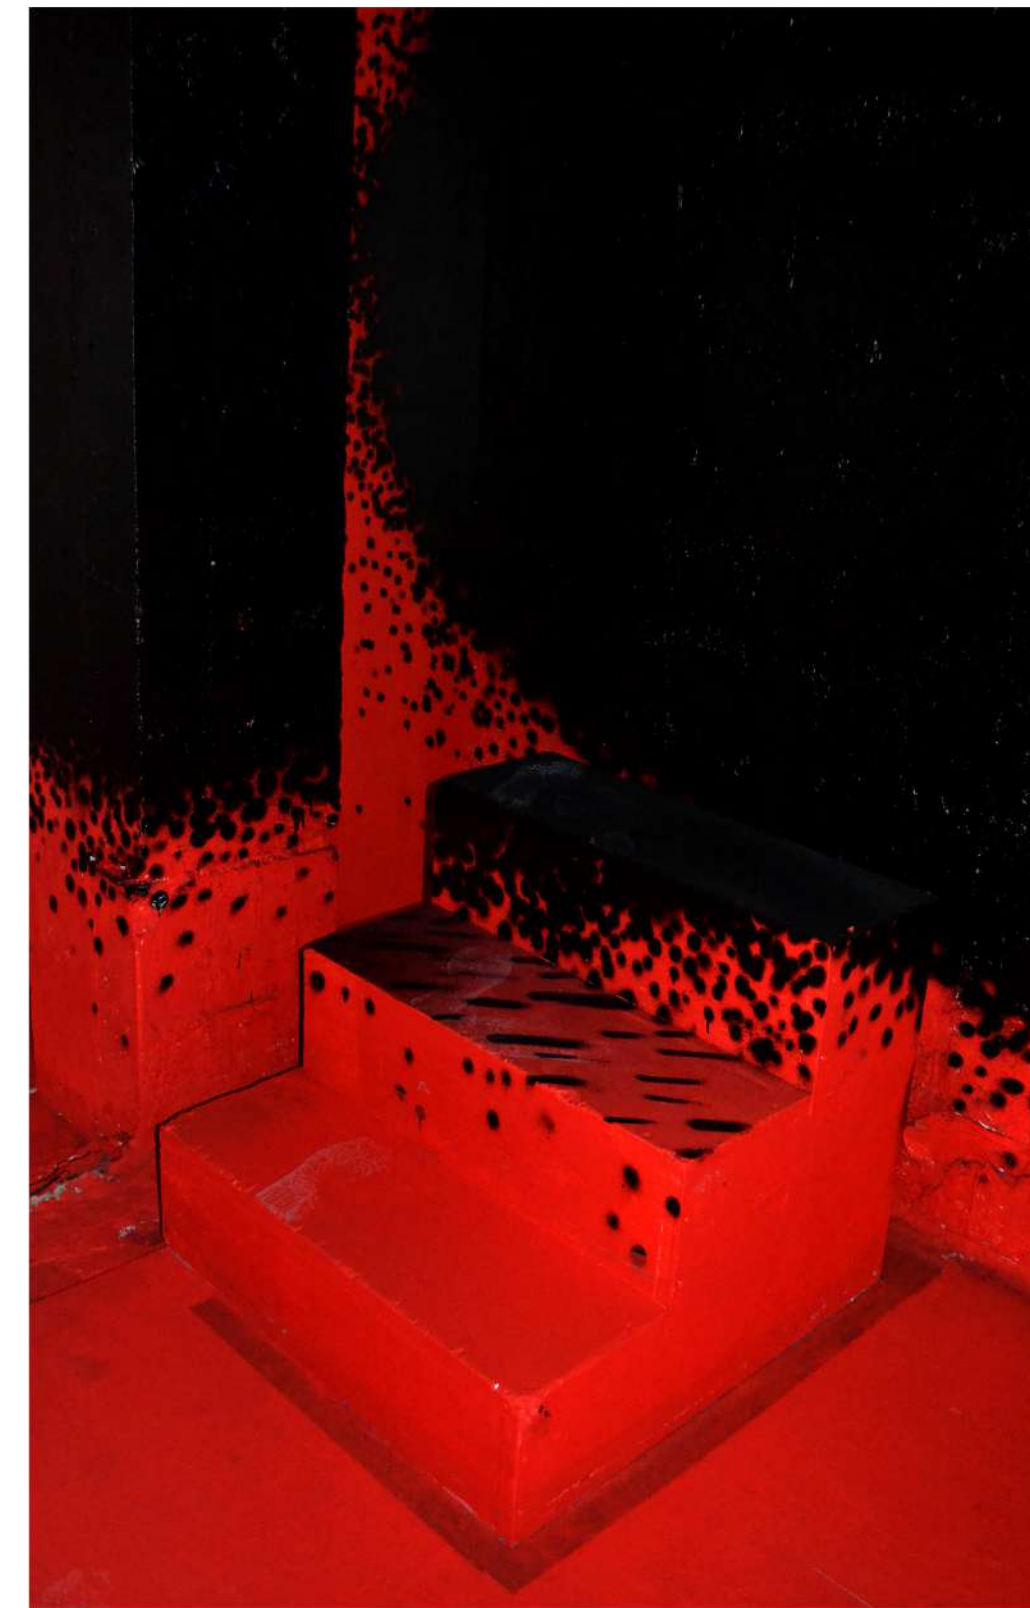

THE ORIGIN
Das Ministerium , 2020
Berlin, Germany