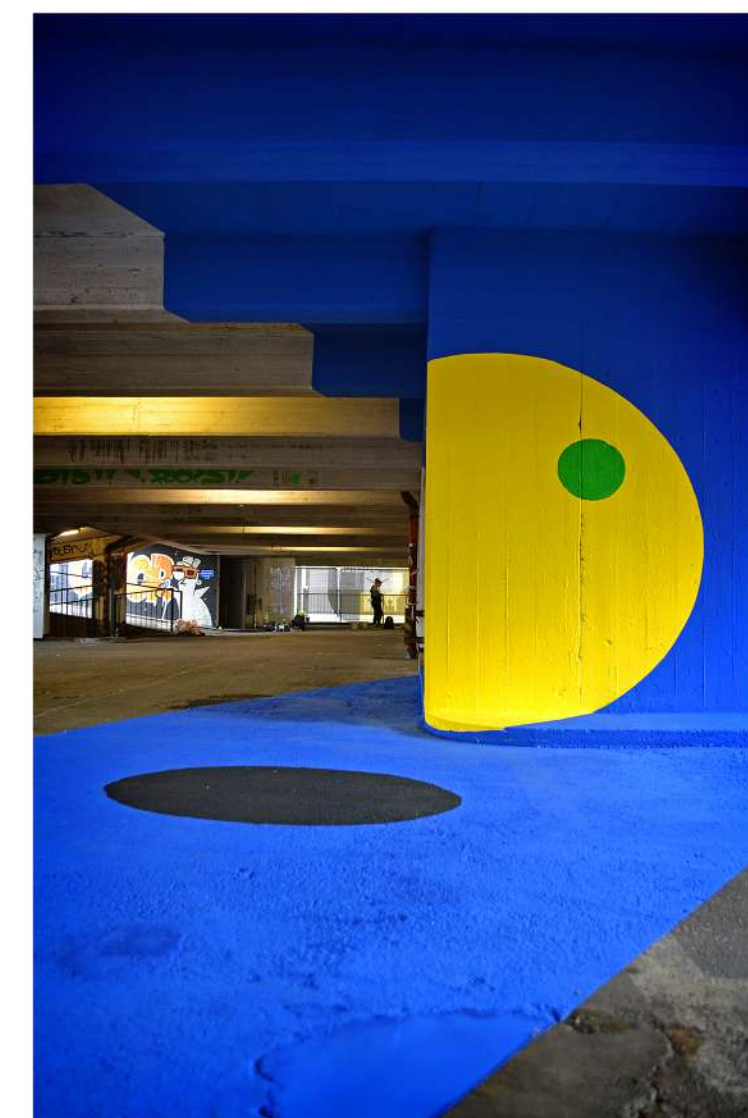

THE ORIGIN
Das Ministerium , 2020
Berlin, Germany

SPECTRUM

Anamorphic Painting

Peinture Fraiche Festival Lyon, France

4m x 4m x 3,5m

UNTITLED
IBUG Art Festival, 2021
Flöha, Germany

HOPE
Free Project, 2020
Aachen, Germany