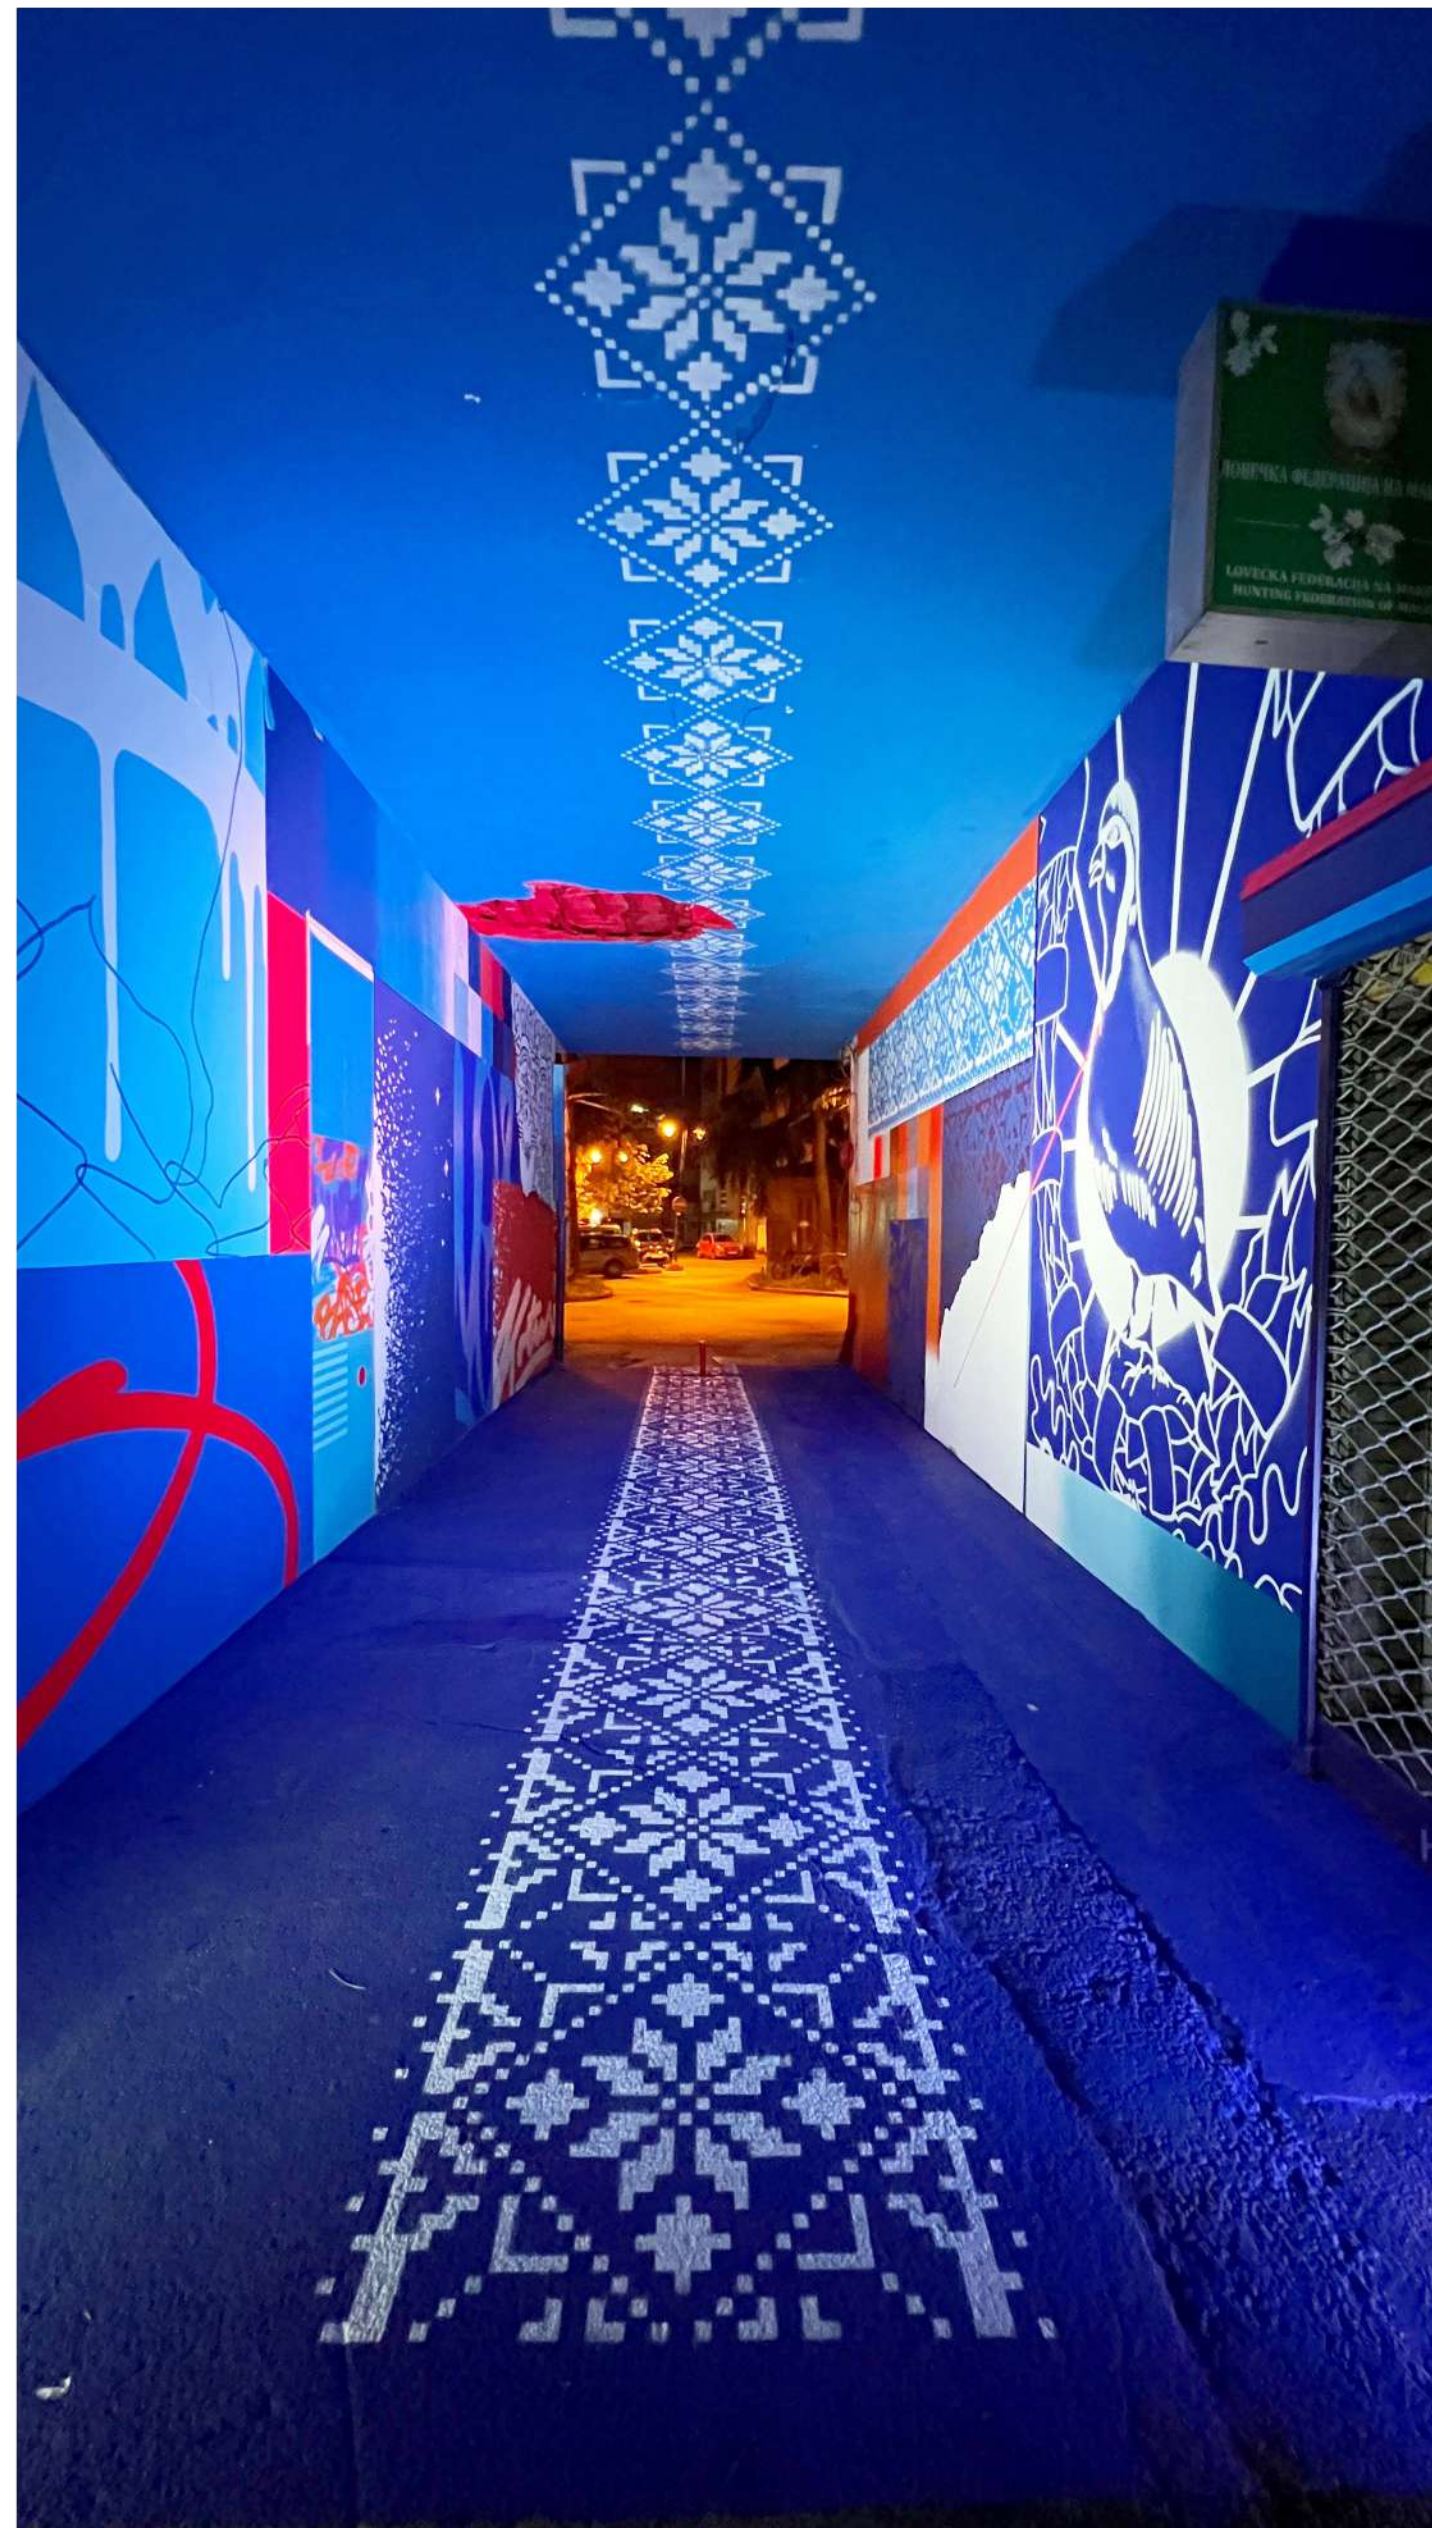

DÉCISIONS ESSENTIELLES

Berlin, Germany

360 DEGREE

Full Room Mural

Complete tunnel painting including staircase, 2021
Schwäbisch Hall, Germany

Material: Acrylic paint, spraypaint, floor sticker

40m x 3,5m x 3m